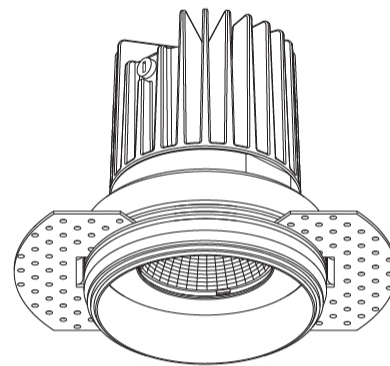

PHYSICAL

Shape: Round
Diameter (mm): 65
Diameter (in): 2 ⁹/₁₆
Height (mm): 90
Height (in): 3 ⁹/₁₆
Ceiling Thickness (mm): 10 / 12.5 / 15
Ceiling Thickness (in): 3/8 or 1/2 or 9/16
Min. Recessing Depth (mm): 110
Min. Recessing Depth (in): 4 ¹⁵/₁₆
Light Distribution: Downlight
Weight (kg): 0.312
Weight (lbs): 0.687
Fixture Finish: SSR / BKV / CWI / CRY / HAB / UFT / ITA / RUA / FTG / MYG / LOD / PUS / FRO / FUP / KIA / POP / BLS / SPG / MEY / GOH / GUM / CHC / COM / ABZ / JAG / OBR / MOS / ROR
Fixture Material: Aluminum Die Cast
Cut-out Measurements: 79mm / 3 1/8"

ELECTRICAL

Lamp Type: LED (Zhaga Standard)
Input Wattage (W): 15.5
Total Output Wattage (W): 14
Dimming: Tri-Mode (Non-Dimming and Phase Dimming (120Vac only) and 0-10V Dimming)
Driver Included: No
Driver Location: Recessed Housing
Driver Type: Constant Current - Universal
Driver Class: Class 2
Input Voltage (V): 120 - 277
Constant Current (MA): 500

LED

Color Temperature (°K): 2700 / 3000 / 3500 / 4000
Max. Delivered Lumen (lm): 930 / 960 / 1009 / 1030
Nominal Lumen (lm): 1386 / 1438 / 1511 / 1542
CRI: >90 CRI
Lamp Life (hrs): 50000
Upon Request: Special Color Temperature RGB-W Tunable White Special LED

OPTICAL

Reflector: 20 / 40 / 60
Adjustability: Fixed

RATINGS AND CERTIFICATIONS

Certified By: Certified for North American Standards
IP rating: IP44
Upon Request: Special Beam Angles

90mm 3 ⁹/₁₆"

Ø 65mm 2 ⁹/₁₆"

Ø 115mm 4 ¹/₂"

110mm
4 ³/₁₆"

79mm
3 ¹/₄"

10 | 12 ¹/₂ | 15
³/₁₆" | ¹/₂" | ⁹/₁₆"